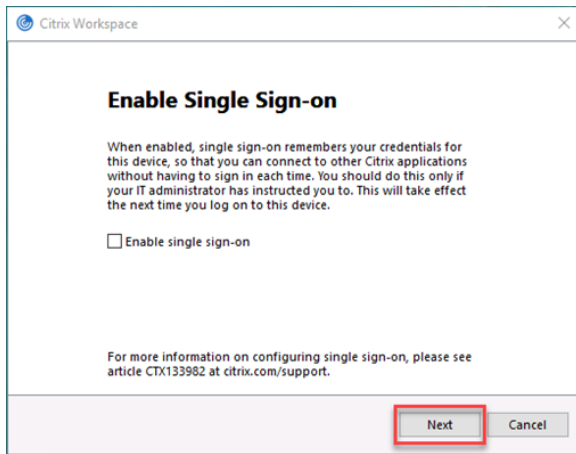

Click "Save"

Click "Download Citrix Workplace app for Windows"

Click "Run"

Click "Start"

Check the "I accept the license agreement" check box, then click "Next"

Click "Next"

Click "Install"

Click "Finish"