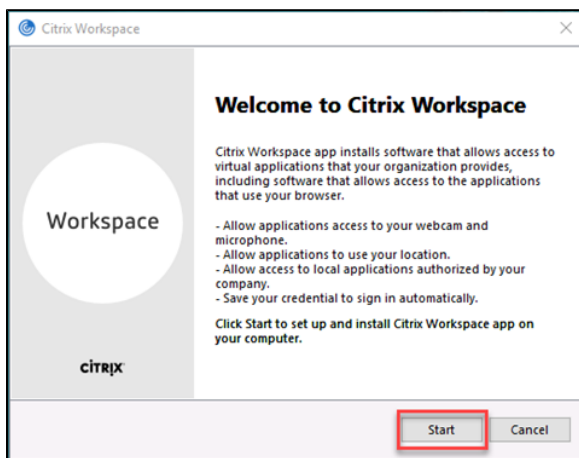

Click "Save"

Click "Download Citrix Workplace app for Windows"

Click "Run"

Click "Start"

Check the "I accept the license agreement" check box, then click "Next"

Click "Next"

Click "Install"

Click "Finish"