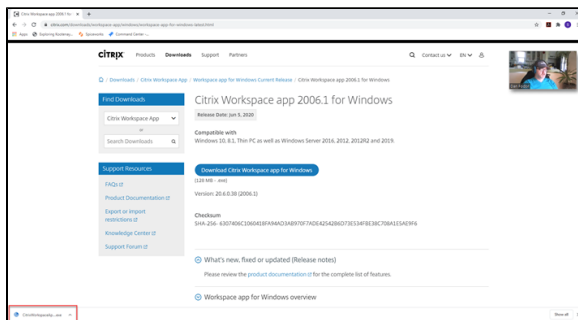

Click "Download Citrix Workplace app for Windows"