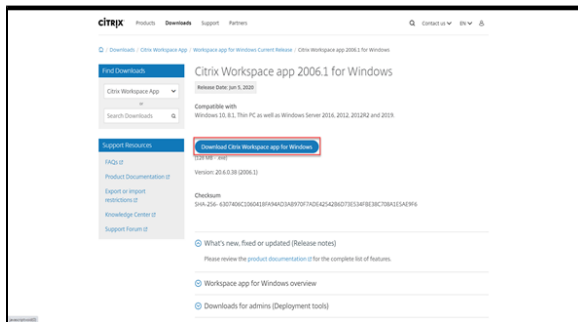

Citrix Setup Instructions for Windows

- [Install the Citrix Workspace Application](#)

Install the Citrix Workspace Application

Download the most recent version here: <https://www.citrix.com/downloads/workspace-app/windows/workspace-app-for-windows-latest.html>

Click "Download Citrix Workspace app for Window"