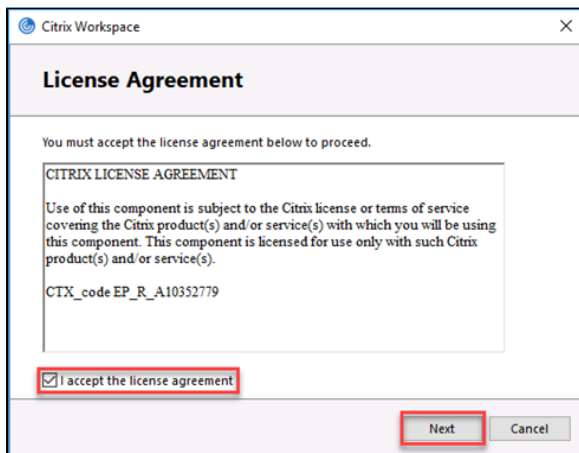

Click "Save"

Click "Download Citrix Workplace app for Windows"

Click "Run"

Click "Start"

Check the "I accept the license agreement" check box, then click "Next"

Click "Next"

Click "Install"

Click "Finish"