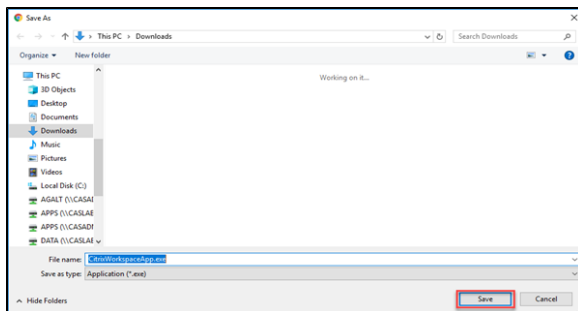

Related Articles:

- [Citrix Accessing Network Files and Drive Mappings](#)
- [Citrix Software /Application Access](#)
- [Citrix](#)
- [Citrix FAQs](#)
- [Citrix Setup Instructions for Mac](#)
- [Citrix Setup Instructions for Windows](#)
- [Introduction to Citrix](#)

Click "Save"