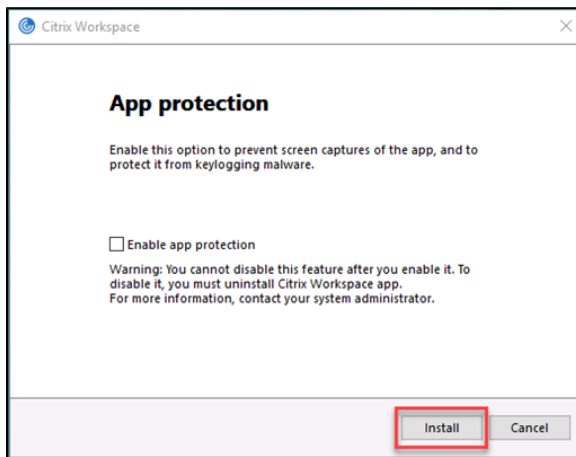

Click "Save"

Click "Download Citrix Workplace app for Windows"

Click "Run"

Click "Start"

Check the "I accept the license agreement" check box, then click "Next"

Click "Next"

Click "Install"

Click "Finish"